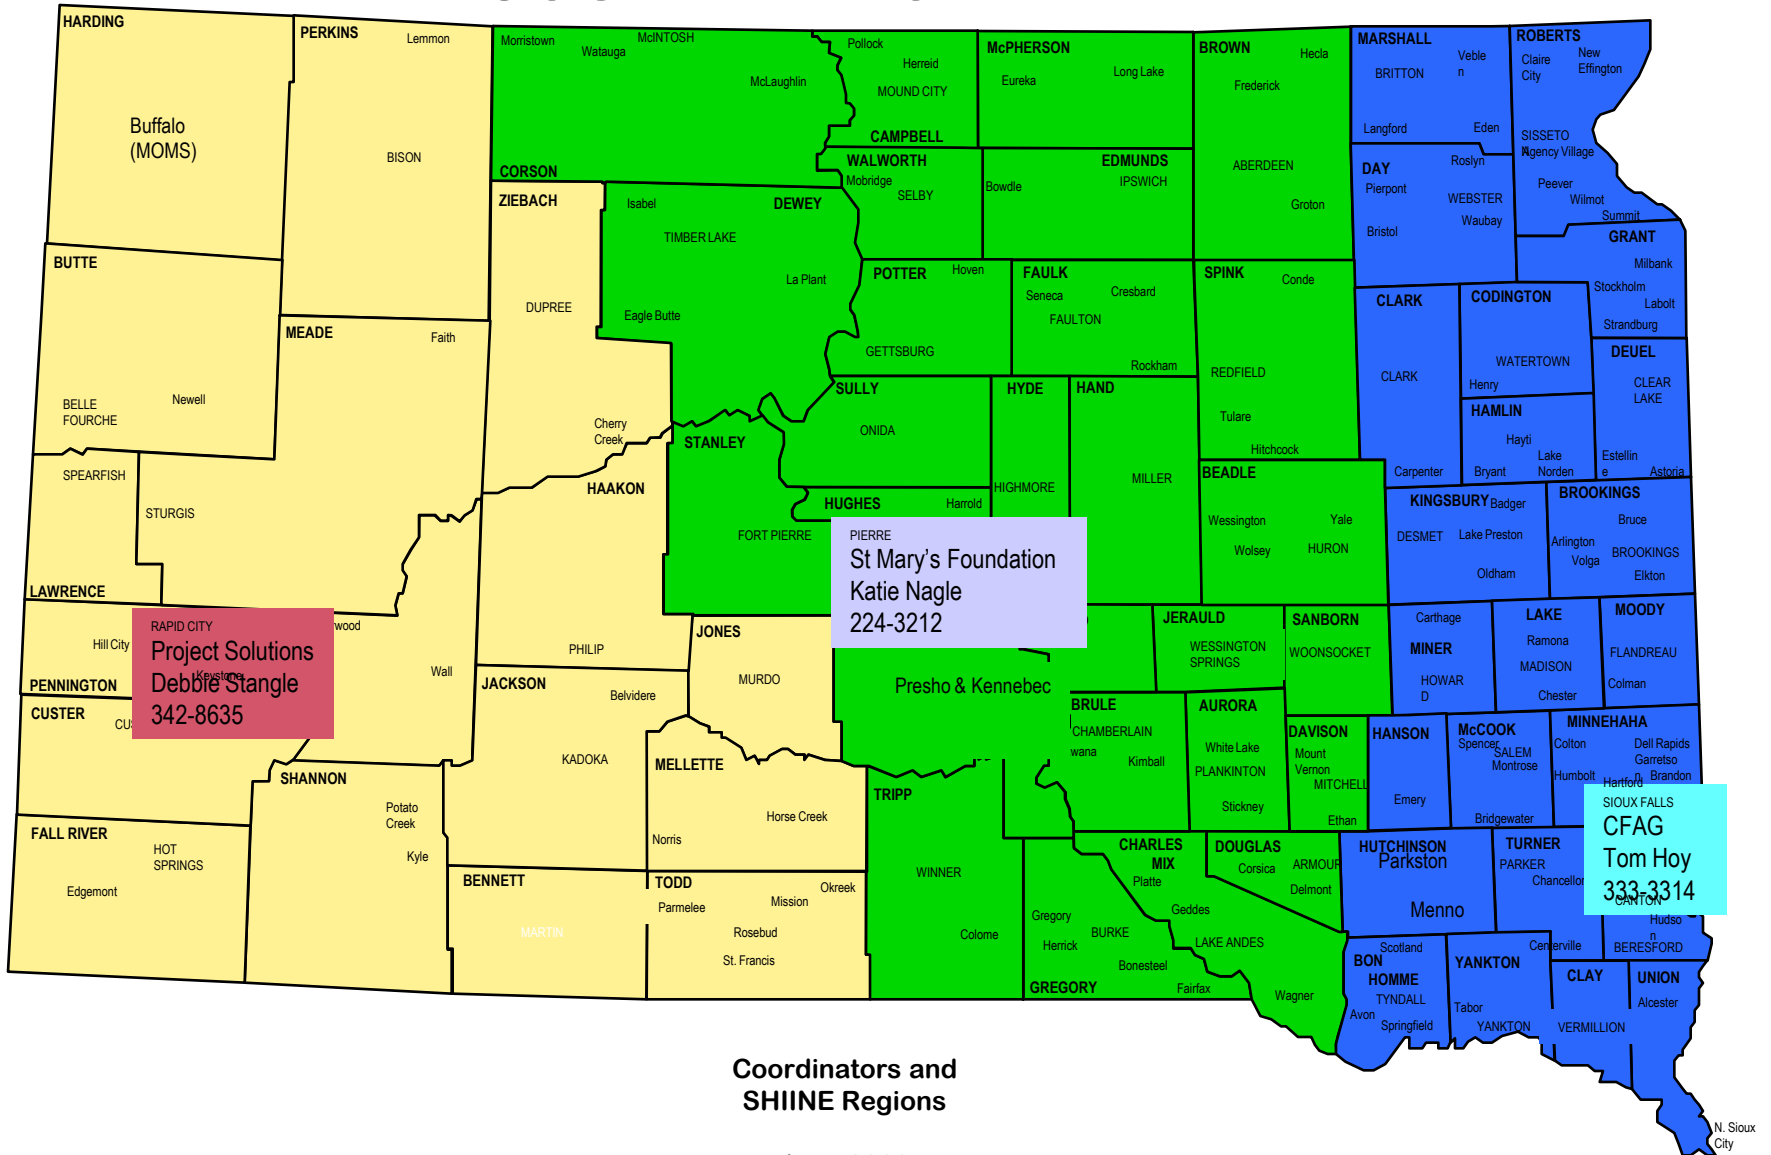

SOUTH DAKOTA

Coordinators and
SHINE Regions

June 2009